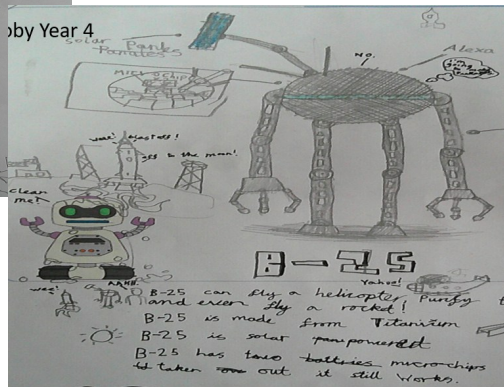

Attendance

National Target 95%

W/B 12th May whole school: **97.4%**

Well done Year 6 for the highest attendance last week with 98.7%

Families Week 9th June

If you can, please send in some pictures the children can use when they are making their family tree.